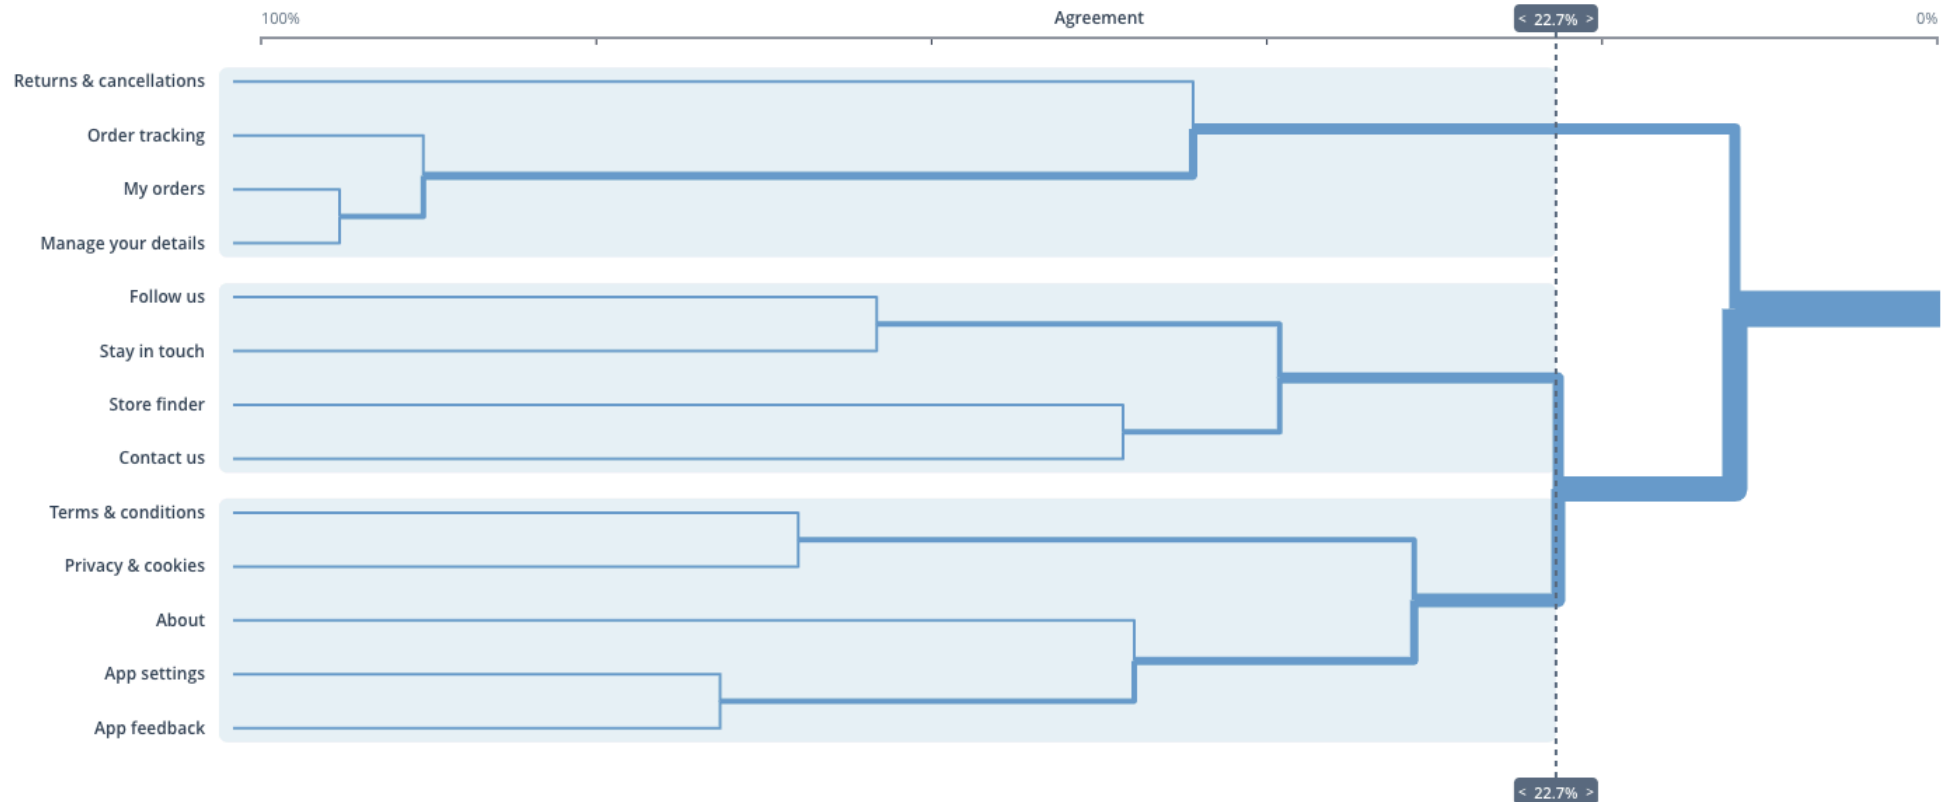

USERZOOM TEST

NAVIGATION CARD SORTING

12/05/20

Client Confidential

APPS NAVIGATION CARD SORTING – SIGNED IN

On the next page you will be shown a list of links for a navigation menu bar if you were signed-in in on a retailer's mobile app. Each of these links would take you through to the relevant pages in the app.

Please group these links together in a way which makes the most sense to you.

APPS NAVIGATION CARD SORTING - GUEST

On the next page you will be shown a list of links for a navigation menu bar if you were guest in on a retailer's mobile app. Each of these links would take you through to the relevant pages in the app.