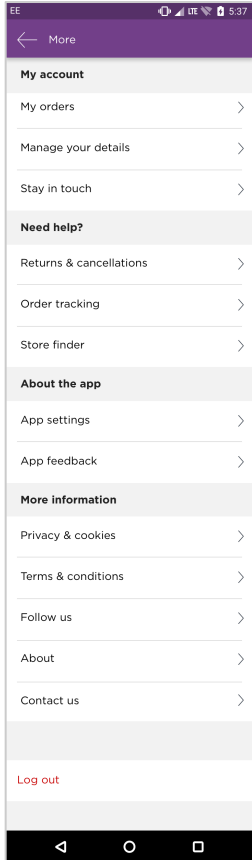

USERZOOM TEST

NAVIGATION CARD SORTING

12/05/20

Client Confidential

APPS NAVIGATION CARD SORTING – SIGNED IN

On the next page you will be shown a list of links for a navigation menu bar if you were signed-in in on a retailer's mobile app. Each of these links would take you through to the relevant pages in the app.

Please group these links together in a way which makes the most sense to you.

APPS NAVIGATION CARD SORTING - GUEST

On the next page you will be shown a list of links for a navigation menu bar if you were guest in on a retailer's mobile app. Each of these links would take you through to the relevant pages in the app.